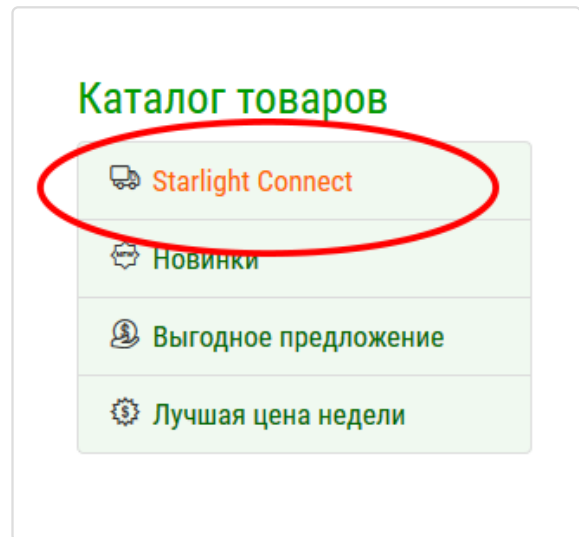

Как покупать в разделе «Starlight Connect»

Представляем Вам новую инновационную технологию закупки цветов «Starlight Connect», которая откроет большие возможности для осуществления Ваших идей.

1. возможность купить цветы, когда они **уже находятся в пути**, т.е. ожидание заказа не более 3 дней
   - возможность купить или добрать к уже существующему заказу на ближайшую дату поставки цветы по **объявленной минимальной** цене. После прихода машины на склад цена может быть увеличена.
   - закупка товара он-лайн через сайт компании в течение всего времени следования машины.
2. ❗ **Помните** – покупка совершается в режиме реального времени всеми зарегистрированными клиентами компании, а количество каждой ассортиментной позиции в машине конечно.

Не откладывайте решение о покупке!

Авторизация

Авторизуйтесь на сайте

The screenshot shows a login form titled "Авторизация" (Authorization) with a close button in the top right corner. It contains two input fields: "Ваш логин" (Your login) with a user icon and "Штрих-код" (Barcode) with a barcode icon. Below the fields is a green button labeled "Войти в систему" (Log in). At the bottom, there is a link "Заявка на регистрацию »" (Registration application ») with a document icon.

Выберите в меню слева «Starlight Connect»